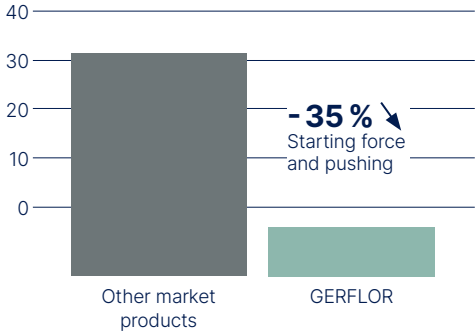

High resistance to heavy loads

- Double reinforcement for excellent dimensional stability
- Easy rolling