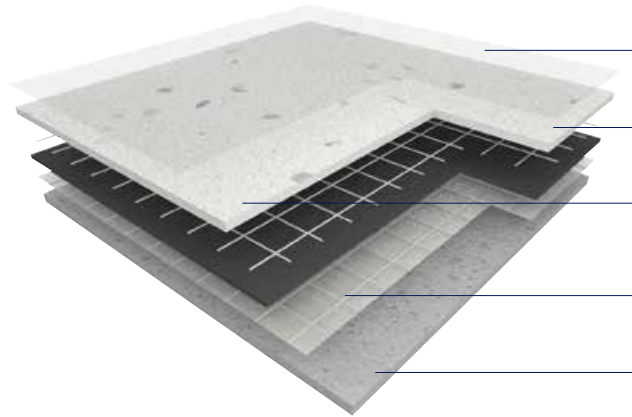

A unique construction

for unrivalled strength and durability

- Evercare™ surface treatment stain barrier, **easy maintenance** & hygiene
- High density **pressed wearlayer** pressed under 800 tons for an unrivalled durability
- Matt effect** for a modern look
- Double glass fiber grid** for the best dimensional stability (acoustic only)
- VHD foam** sound insulation (acoustic only)