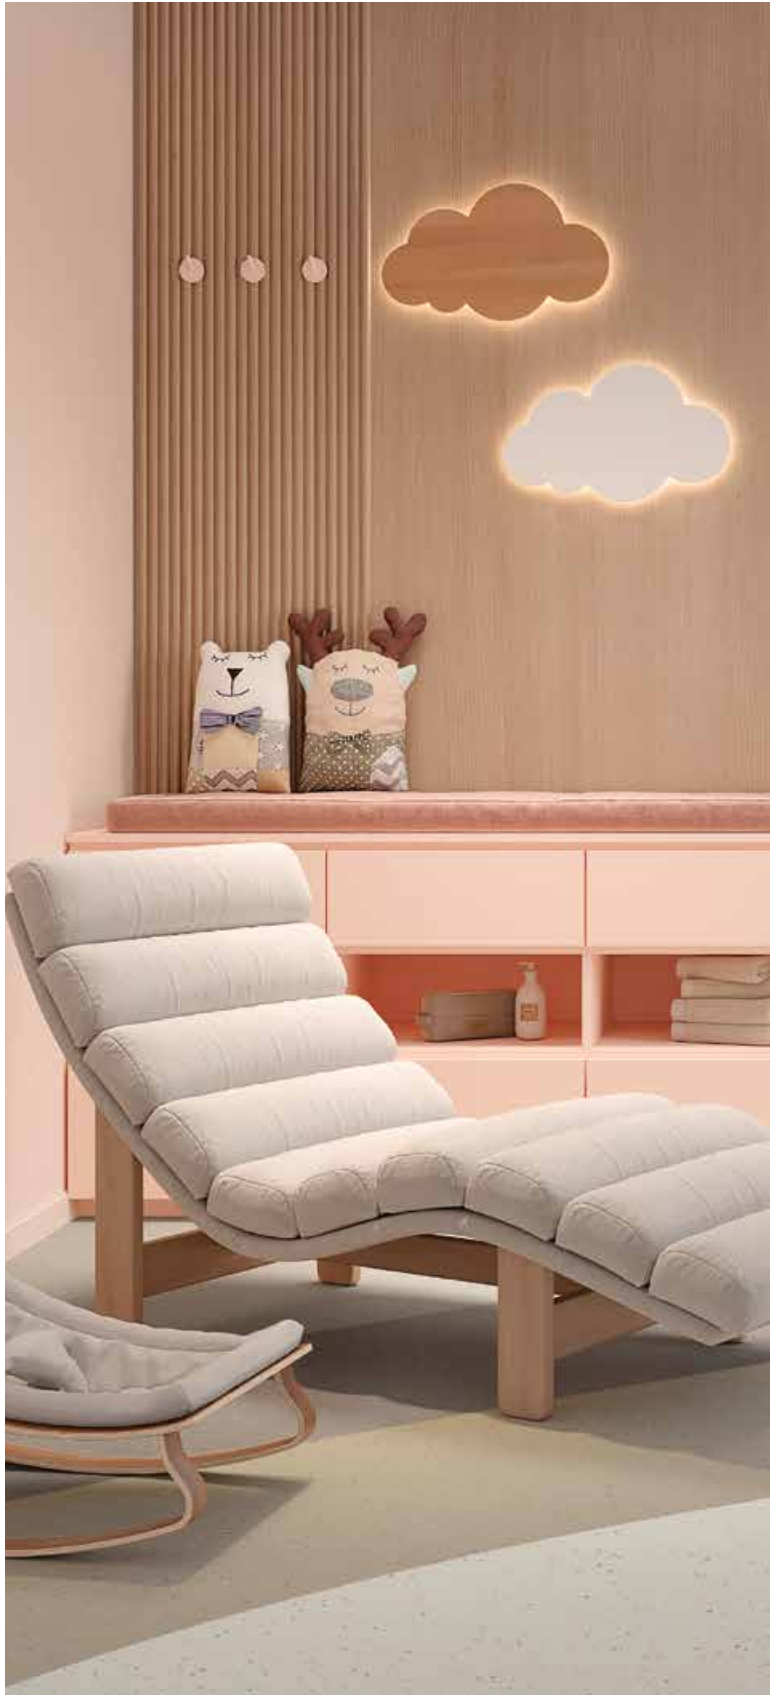

Cocoon

Serene palette enhancing the beauty of recycled fibers