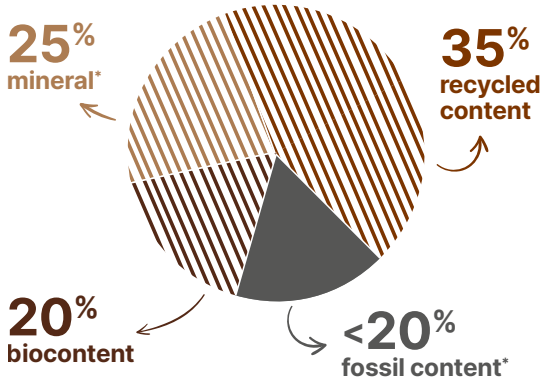

gerflor.com / follow us:

New collection Premium

More sustainable materials

80%

Biocontent, Mineral & Recycled

Premium contains 20% crop residues from responsible sources. We recycle discarded soy waste from the animal feed industry. The result: less fossil based material and less carbon.

Low carbon solution

Thanks to its improved composition, Premium emits 29%** less CO₂ than the previous range.

A good choice to decarbonise your projects.

100% recyclable

Premium range is compatible with Gerflor's Second Life programme that is available in selected countries.

* Vinyl is made of two main ingredients : ethylene and salt.
** Based on life cycle assessment certified by UL for an average heterogeneous product.

To go a step forwards Premium Zero

Towards a world with 0 fossil extraction