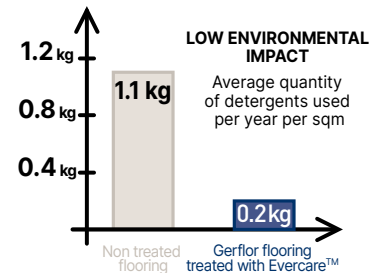

A unique construction

for unrivalled strength and durability

- Evercare™ surface treatment stain barrier, **easy maintenance** & hygiene
- High density **pressed wearlayer** pressed under 800 tons for an unrivalled durability
- **Matt effect** for a modern look
- **Double glass fiber grid** for the best dimensional stability (acoustic only)
- **VHD foam** sound insulation (acoustic only)

High resistance to heavy loads

Tested with **TENTE** teams (specialists in wheels and castors, particularly in hospitals), Premium offers better rolling ease (dynamic indentation) than other products on the market.

No metallization required

= **WATER & DETERGENT SAVINGS**
10x fewer cleaning products are needed to maintain Gerflor floors compared to untreated floors

Matte surface, easy to maintain

The patented EVERCARE™ technology ensures high stain resistance (Betadine, eosin, marker, etc.) as well as easy maintenance. This significantly reduces maintenance costs and decreases environmental impact.

Stain shield

Stain test

Recognized Certifications

- ✓ **REACH** compliant raw materials and phthalate-free**
- ✓ **Indoor air quality:** < 10µg certified by Floorscore (after 28 days)
- ✓ **Carbon impact less than 11 kg eq CO₂/m²** (EPD available)
- ✓ **Certified ISO 21702:** Antiviral activity (Human Coronavirus)

* REACH: Regulation concerning the Registration, Evaluation, Authorisation and Restriction of Chemicals
** Excluding recycled content

Extreme durability

100% pure homogeneous wearlayer for superior abrasion and traffic resistance as well as long lasting colors.

100% pure vinyl pressed wearlayer

Premium

High density pressed wearlayer

- > 1 mm
- Pressed under 800 tons
- 100 % PVC
- No transparent wearlayer

(1) Identical scale, enlarged 200 times

Other flooring⁽¹⁾