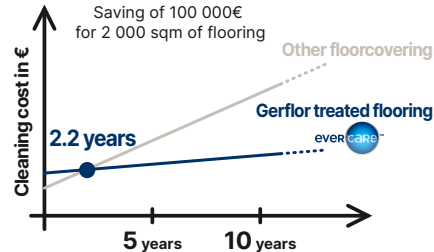

Lower maintenance costs